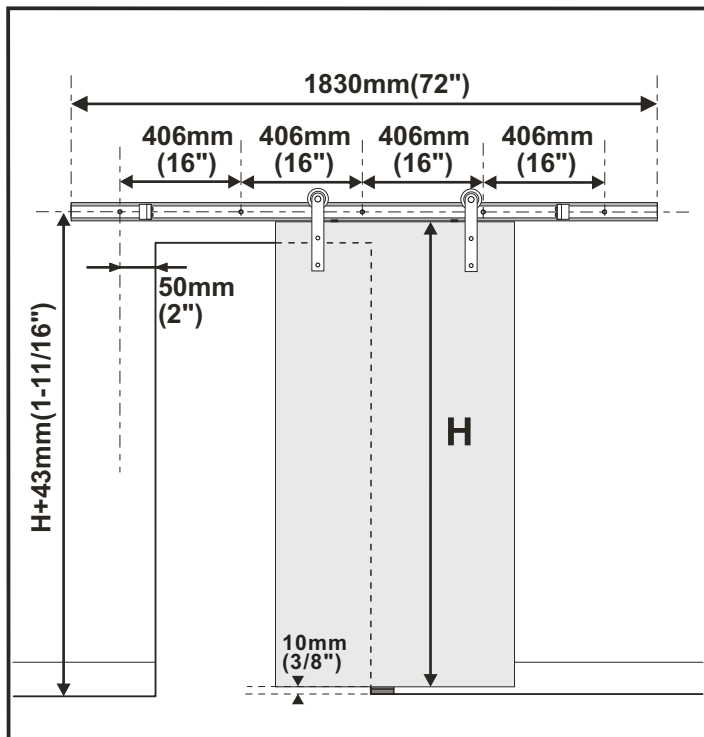

Installation Manual

To obtain the maximum weight capacity, all rail mounting fasteners must be mounted directly into solid wood. Do NOT install directly onto a drywall surface. A solid wood header is recommended as shown in instruction box 2.