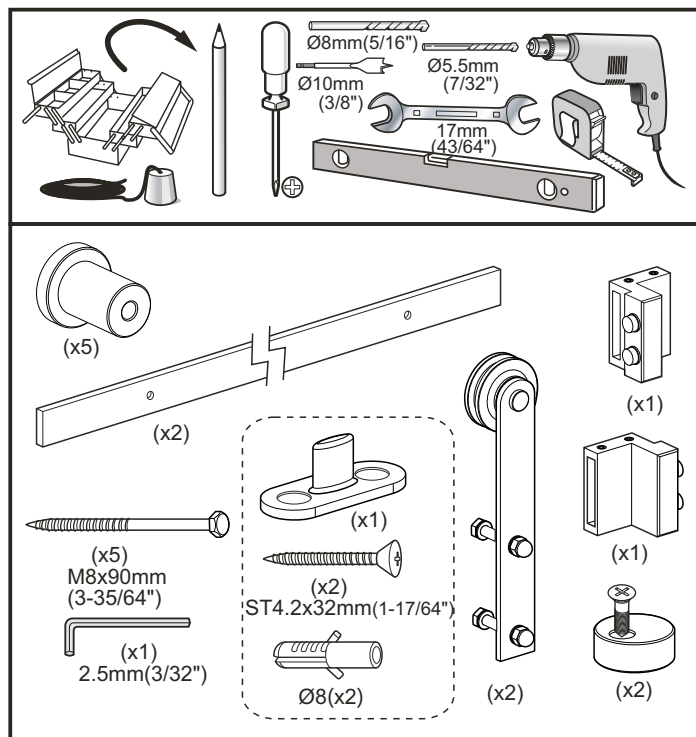

Installation Manual

To obtain the maximum weight capacity, all rail mounting fasteners must be mounted directly into solid wood. Do NOT install directly onto a drywall surface. A solid wood header is recommended as shown in instruction box 2.